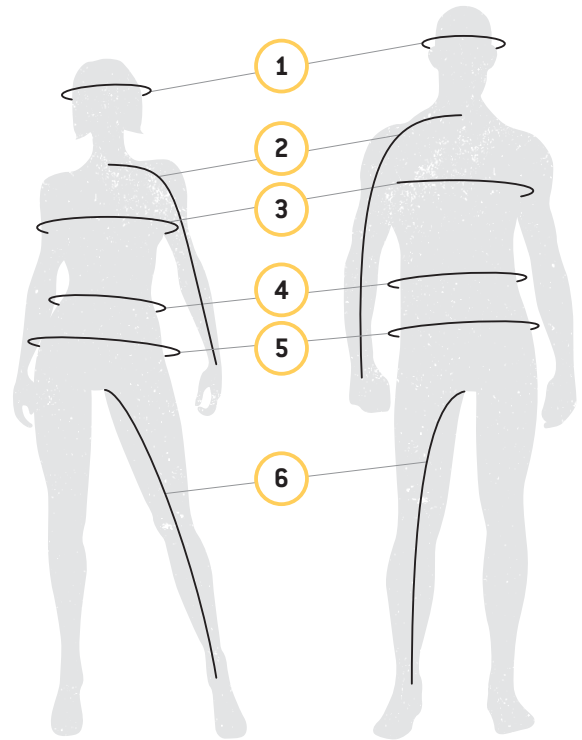

SIZING CHART

HOW TO MEASURE

- For best results, have someone else take measurements.
- Measure body in underwear.
- Tape must be snug but not tight.
- If measurements fall between two sizes, order the larger size.

1 HEAD	Around your head, from the center of the forehead, above the ears and over the natural bump at the back of the head.
2 ARM LENGTH	Let the hands hang down on the side in a slightly bent position. Measure from the center of the back of your neck, along the length of your arm, to the wrist.
3 CHEST/BUST	Measure under your arms, around the fullest part of your chest.
4 WAIST	Measure around your natural waistline, keeping one finger between the tape and body.
5 HIPS	Across the fullest part of the seat.
6 INSEAM	Without shoes, from crotch to the floor.

WHAT CODE REPRESENTS YOUR SIZE?

1. Find your size.
2. The corresponding code is **THE CODE** you use to complete the part number on your order.
Example: 440227__90 Size: M = Code "06", therefore 4402270690

SIZE	CODE	SIZE	CODE	SIZE	CODE	SIZE	CODE	SIZE	CODE	SIZE	CODE
One Size	00	XL	12	L/XL	73	11/12	56	10	30	32	38
XS	02	XLT	13	2	21	13/14	80	10.5	99	34	39
XS/S	90	2XL	14	3/4	79	14/16	50	11	31	36	40
S	04	3XL	16	5/6	52	4	23	12	32	38	41
M	06	4XL	18	6/8	48	6	25	13	33	40	42
MT	07	5XL	88	7/8	54	7	27	14	34	42	43
L	09	S/M	72	9/10	55	8	28	28	36	44	44
LT	10	M/L	91	10/12	49	9	29	30	37		