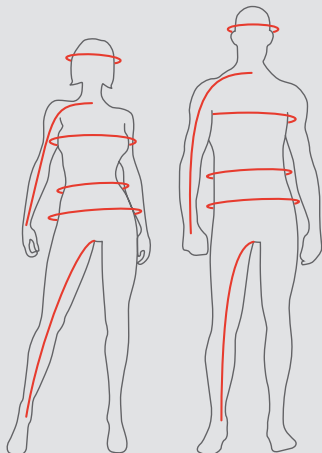

HOW TO MEASURE

For best results, have someone else take measurements. Measure body in underwear. Tape must be snug but not tight. If measurements fall between two sizes, order the larger size.

HEAD
Around your head, from the center of the forehead, above the ears and over the natural bump at the back of the head.

CHEST/BUST
Measure under your arms, around the fullest part of your chest.

WAIST
Measure around your natural waistline, keeping one finger between the tape and body.

HIPS
Across the fullest part of the seat.

INSEAM
Without shoes, from crotch to the floor.

ARM LENGTH
Let hands down the side in a slightly bent position. Measure from center back neck bone, along shoulder point and elbow, to bottom of wrist bone.

GLOVES
Measure palm width.

WHAT CODE REPRESENTS YOUR SIZE?

- Find your size.
- The corresponding code is THE CODE you use to complete the part number on your order. Example: 440 227__90
Size: M = Code 06
Therefore 440 227 06 90