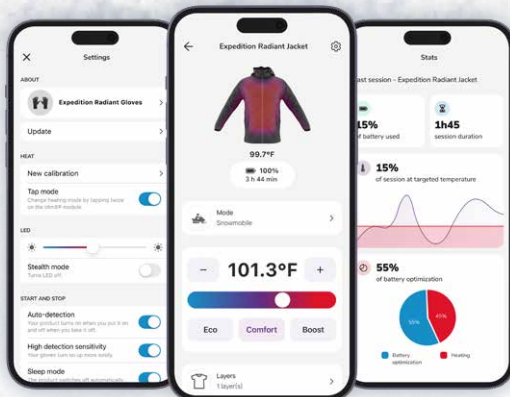

CUT THE COLD

Work doesn't stop on a cold day. Built tough for harsh conditions and available in both clim8® heated and regular non-heated versions. Combine our Expedition jacket, pants and gloves to stay warm and comfortable all winter long.

1) CAN-AM EXOME HELMET
  - WHITE
  929040_01
2) EXPEDITION RADIANT JACKET
  - BLACK
  440982_90
3) EXPEDITION RADIANT GLOVES
  - BLACK
  446346_90

INTELLIGENT HEAT

The clim8 autonomous heating system uses sensors to track your body temperature and adjusts to your heat level.

SMART APP CONTROL

Set your ideal temperature on the clim8 app and let it do the rest.

BACKED BY DATA

Body heat mapping by the clim8 lab allows optimal thermal comfort.