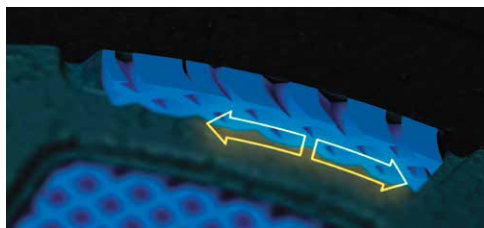

Designed in-house by BRP
for optimal performance.

LIGHTWEIGHT

ACCESSIBLE

DOT / ECE

PROTECTION

Energy Reduction Technology (ERT) redirects force away from the head in the event of a fall.

LIGHTWEIGHT

Our lightest helmet at 1,310 g (size Large).