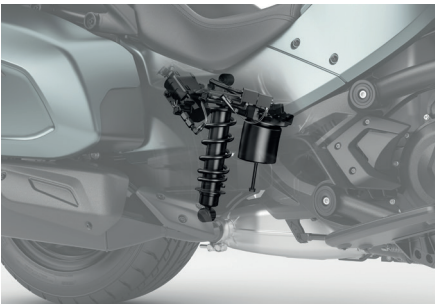

SELF-LEVELING AIR SUSPENSION

Rear air shocks automatically adjust to passenger and cargo weight to ensure comfort is never compromised.